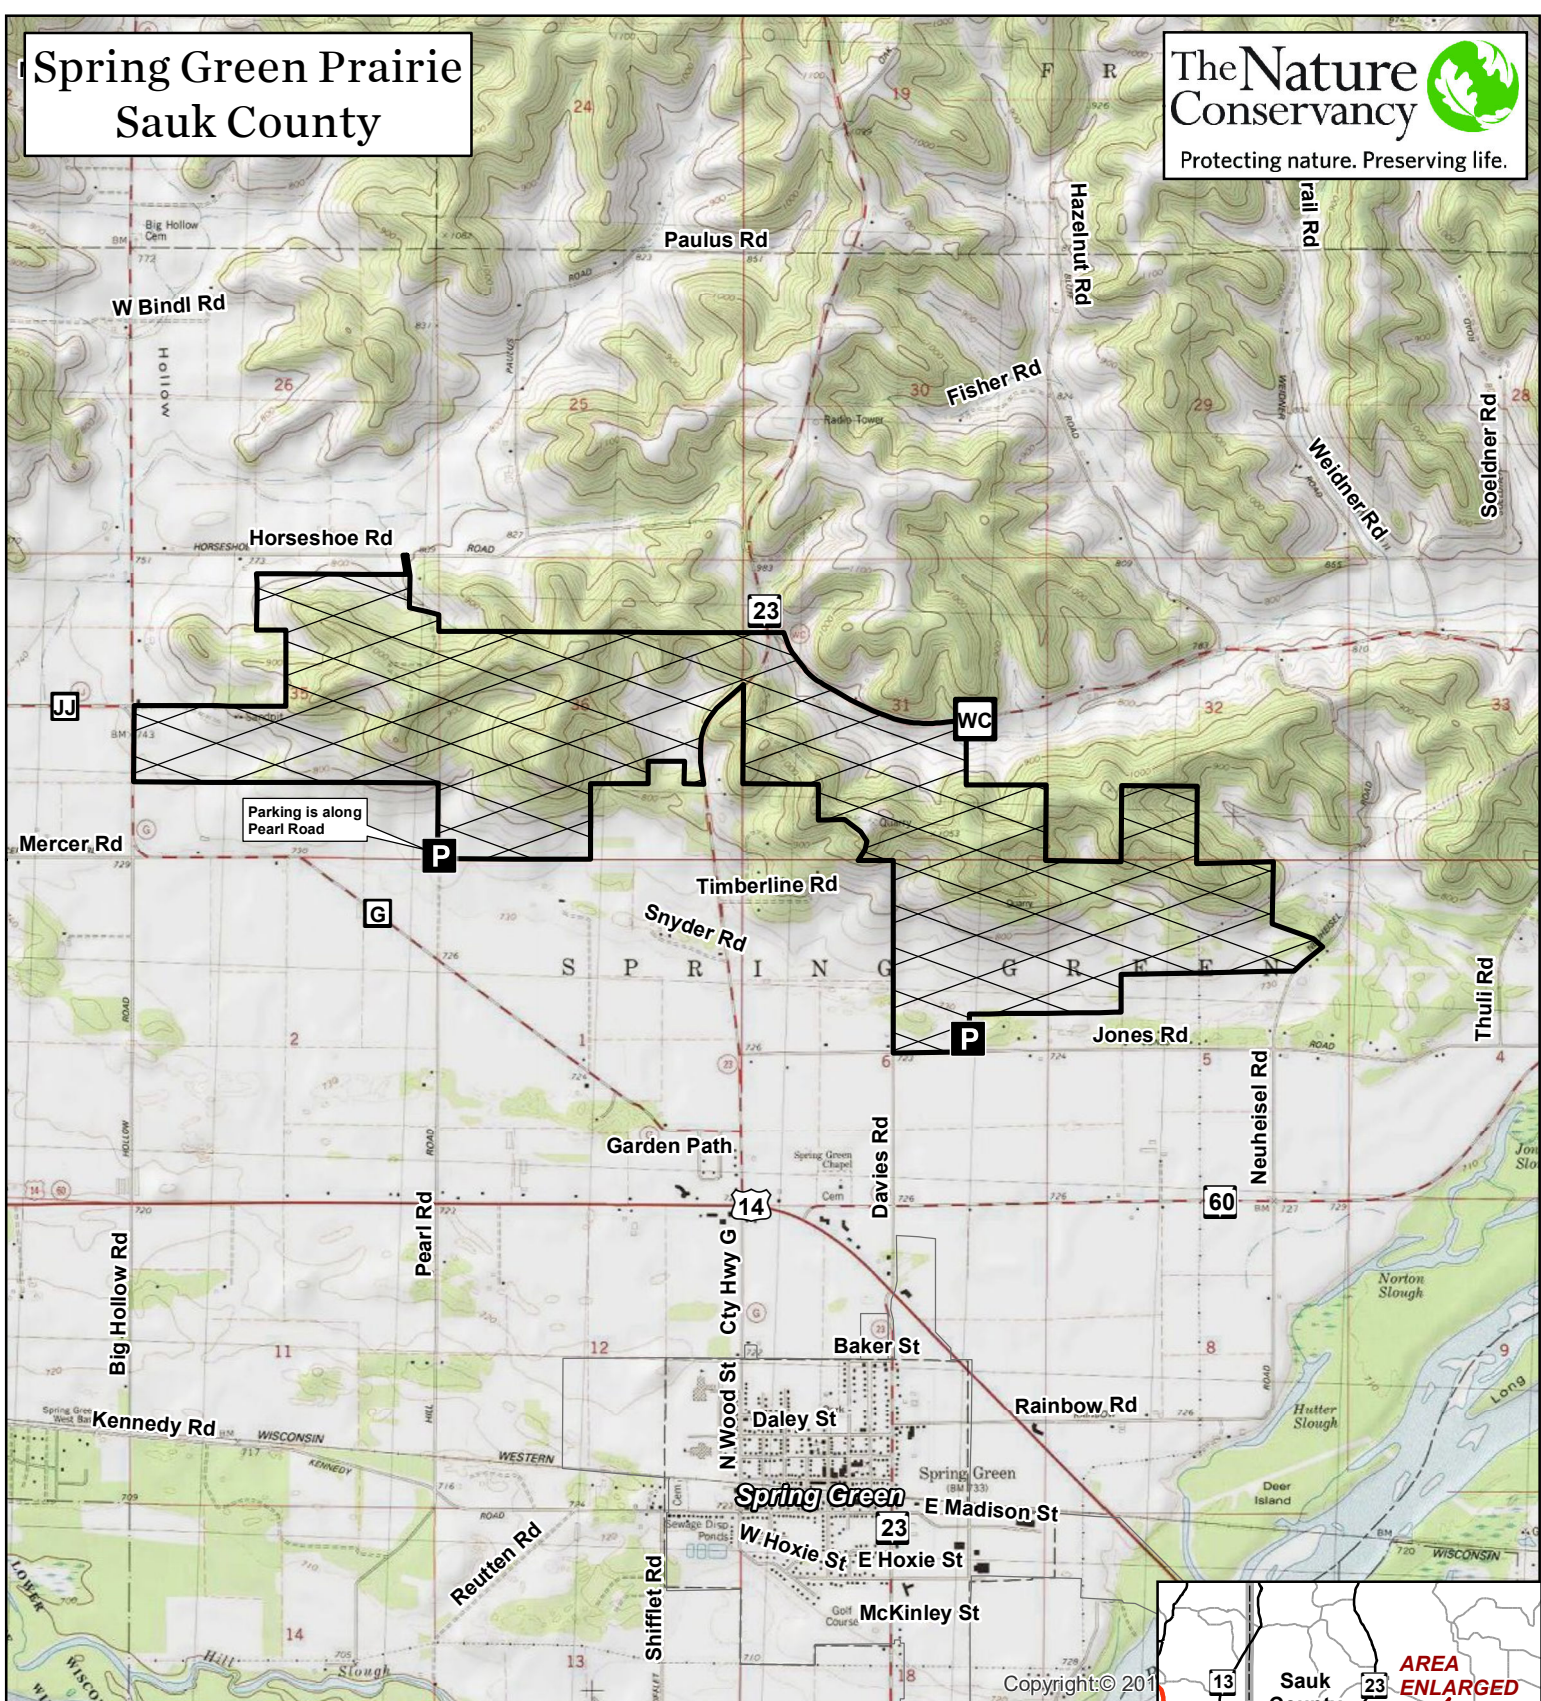

# Spring Green Prairie Sauk County

Property of The Nature Conservancy (TNC); open for trapping, small game, deer, turkey and bear hunting; no permit required, registration optional.

**P** Parking

1:40,000

Spring Green Prairie is located in Spring Green Township, T8N-R4E, sections 5-6; T9N-R3E, sections 35-36; and T9N-R4E, sections 31-32; 1,362 acres.